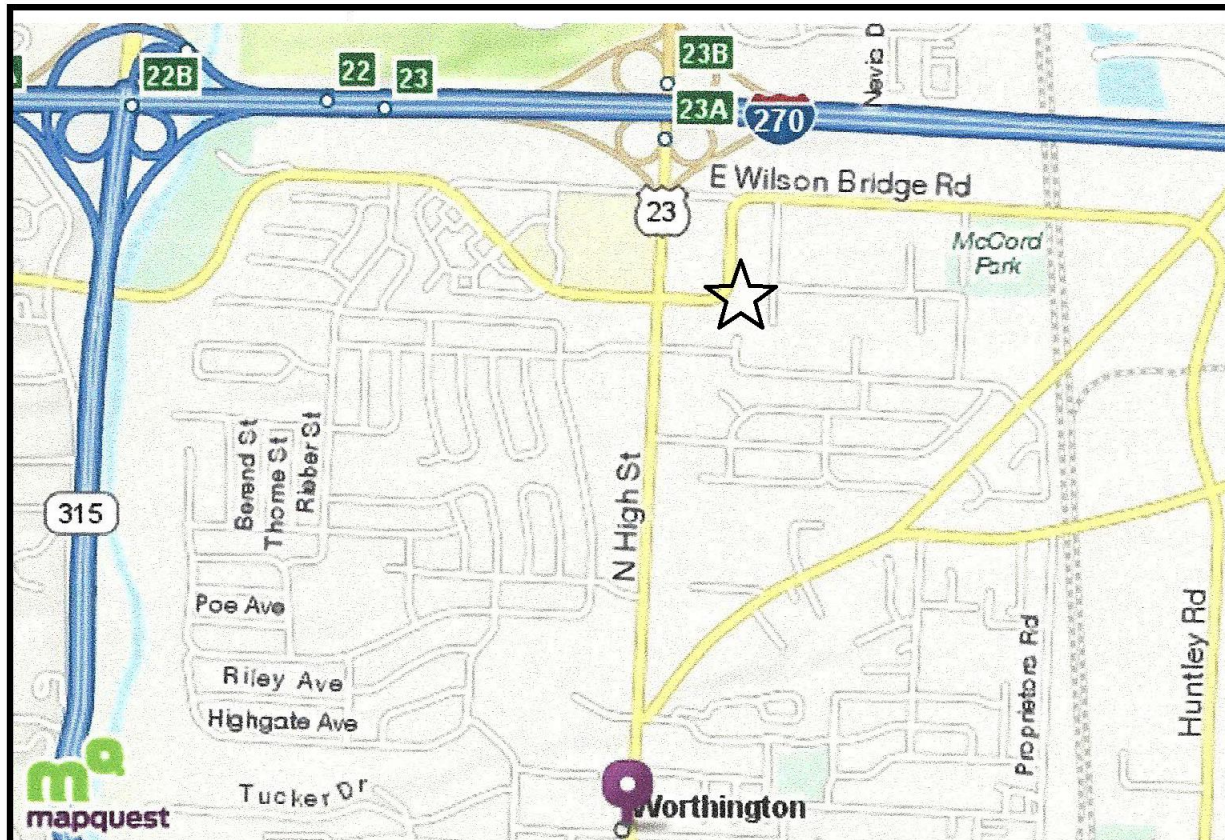

New Directions Counseling Services Location

**Worthington Corporate Center
Suite 106 [Ground Floor]
77 East Wilson Bridge Road
Worthington, OH 43085**

**NewDirectionsColumbus.com
614-832-3355**